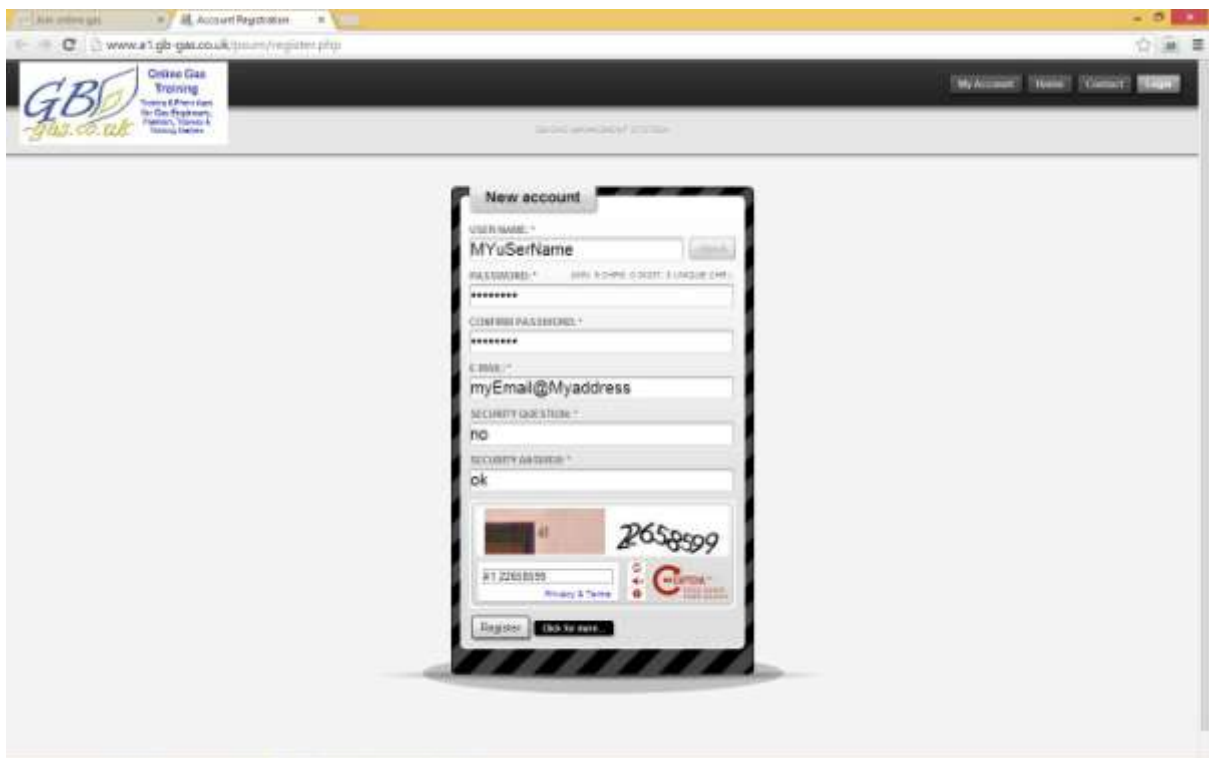

At the login first stage fill in your details, dont forget the captcha numbers at the bottom

Click on the **Welcome** button at the top right hand side, select your membership option and membership rate.

Now click the subscribe button at the bottom