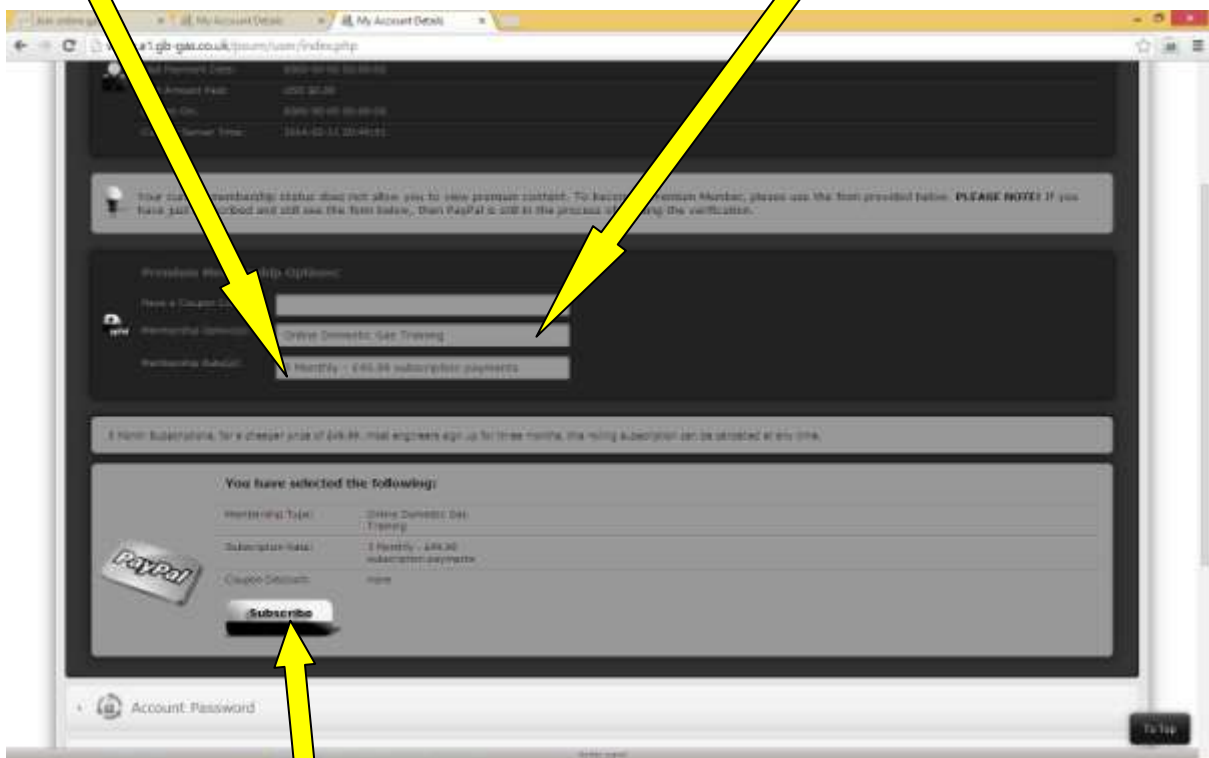

At the login first stage fill in your details, dont forget the captcha numbers at the bottom

Click on the **Welcome** button at the top right hand side, select your membership option and membership rate.

Now click the subscribe button at the bottom